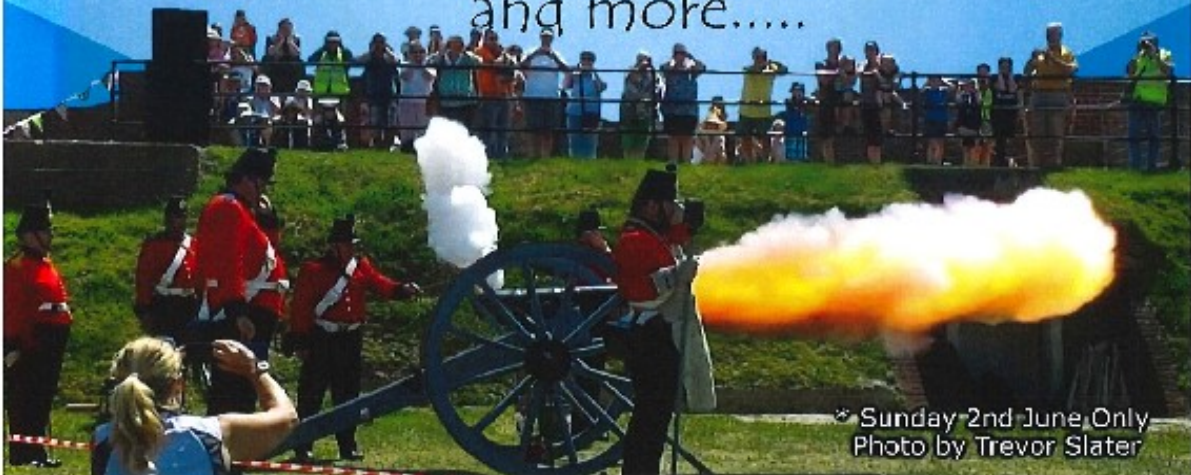

* Sunday 2nd June Only
Photo by Trevor Slater